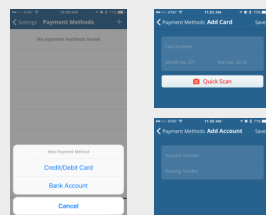

# Giving by app

You can download an "APP" to use for giving. Just search for ShelbyNEXT Giving from either the IOS App Store or Google Play

You can download an "APP" to use for giving. Just search for ShelbyNEXT Giving from either the IOS App Store or Google Play

You will initially need to search for Advent by entering "Advent" as the Name and "38016" for the Zip Code

You will initially need to search for Advent by entering "Advent" as the Name and "38016" for the Zip Code

You can set up the application to use a Credit Card or Debit Card or you can draft directly from a Bank Account.

You can set up the application to use a Credit Card or Debit Card or you can draft directly from a Bank Account.