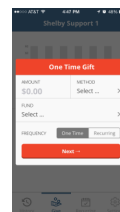

Click Give to begin entering your gift. You can set up a One Time Gift or a Recurring Gift

Directions are available at the Welcome Desk
or
go online for a step by step video

adventpres.com/giving

Directions are available at the Welcome Desk
or
go online for a step by step video

adventpres.com/giving