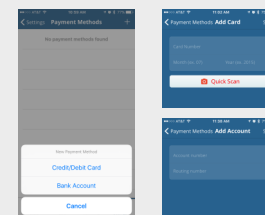

# Giving by app

You can download an "APP" to use for giving. Just search for ShelbyNEXT Giving from either the IOS App Store or Google Play

You can download an "APP" to use for giving. Just search for ShelbyNEXT Giving from either the IOS App Store or Google Play

You will initially need to search for Advent by entering "Advent" as the Name and "38016" for the Zip Code

You will initially need to search for Advent by entering "Advent" as the Name and "38016" for the Zip Code

You can set up the application to use a Credit Card or Debit Card or you can draft directly from a Bank Account.

You can set up the application to use a Credit Card or Debit Card or you can draft directly from a Bank Account.