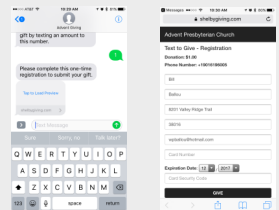

# Giving by text

You can send in a Gift by Text  
Text an amount to **901-235-8137**  
Your first time you will need to  
complete a one time registration.

# Giving by text

You can send in a Gift by Text  
Text an amount to **901-235-8137**  
Your first time you will need to  
complete a one time registration.

Anytime after that, you will just enter the  
amount and the name of the fund where  
you want your gift to go.

Anytime after that, you will just enter the  
amount and the name of the fund where  
you want your gift to go.

If you don't know what the name of the funds  
are, you can just type in the word "funds". If  
you need some help, just type "help" to get  
more instructions