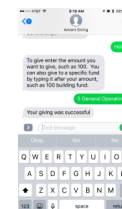

# Giving by text

You can send in a Gift by Text  
Text an amount to **901-235-8137**  
Your first time you will need to  
complete a one time registration.

Anytime after that, you will just enter the  
amount and the name of the fund where  
you want your gift to go.

Anytime after that, you will just enter the  
amount and the name of the fund where  
you want your gift to go.

If you don't know what the name of the funds  
are, you can just type in the word "funds". If  
you need some help, just type "help" to get  
more instructions

If you don't know what the name of the funds  
are, you can just type in the word "funds". If  
you need some help, just type "help" to get  
more instructions

You will receive a confirmation message  
when your text based giving transaction  
is successful.