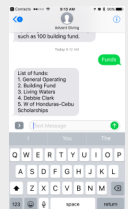

If you don't know what the name of the funds
are, you can just type in the word "funds". If
you need some help, just type "help" to get
more instructions

You will receive a confirmation message
when your text based giving transaction
is successful.