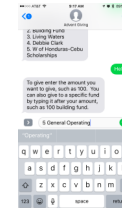

# Giving by text

You can send in a Gift by Text  
Text an amount to **901-235-8137**  
Your first time you will need to  
complete a one time registration.

# Giving by text

You can send in a Gift by Text  
Text an amount to **901-235-8137**  
Your first time you will need to  
complete a one time registration.

Anytime after that, you will just enter the  
amount and the name of the fund where  
you want your gift to go.

Anytime after that, you will just enter the  
amount and the name of the fund where  
you want your gift to go.

If you don't know what the name of the funds  
are, you can just type in the word "funds". If  
you need some help, just type "help" to get  
more instructions