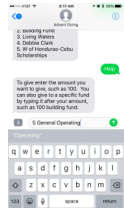

# Giving by text

You can send in a Gift by Text  
Text an amount to **901-235-8137**  
Your first time you will need to  
complete a one time registration.

# Giving by text

You can send in a Gift by Text  
Text an amount to **901-235-8137**  
Your first time you will need to  
complete a one time registration.

Anytime after that, you will just enter the  
amount and the name of the fund where  
you want your gift to go.

Anytime after that, you will just enter the  
amount and the name of the fund where  
you want your gift to go.

If you don't know what the name of the funds  
are, you can just type in the word "funds". If  
you need some help, just type "help" to get  
more instructions