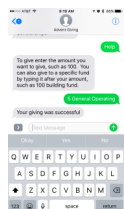

# Giving by text

You can send in a Gift by Text  
Text an amount to **901-235-8137**  
Your first time you will need to  
complete a one time registration.

# Giving by text

You can send in a Gift by Text  
Text an amount to **901-235-8137**  
Your first time you will need to  
complete a one time registration.

Anytime after that, you will just enter the  
amount and the name of the fund where  
you want your gift to go.

Anytime after that, you will just enter the  
amount and the name of the fund where  
you want your gift to go.

If you don't know what the name of the funds  
are, you can just type in the word "funds". If  
you need some help, just type "help" to get  
more instructions

If you don't know what the name of the funds  
are, you can just type in the word "funds". If  
you need some help, just type "help" to get  
more instructions

You will receive a confirmation message  
when your text based giving transaction  
is successful.