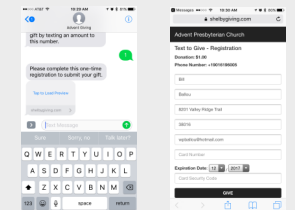

# Giving by text

You can send in a Gift by Text  
Text an amount to **901-235-8137**  
Your first time you will need to  
complete a one time registration.

# Giving by text

You can send in a Gift by Text  
Text an amount to **901-235-8137**  
Your first time you will need to  
complete a one time registration.

Anytime after that, you will just enter the  
amount and the name of the fund where  
you want your gift to go.

Anytime after that, you will just enter the  
amount and the name of the fund where  
you want your gift to go.

If you don't know what the name of the funds  
are, you can just type in the word "funds". If  
you need some help, just type "help" to get  
more instructions