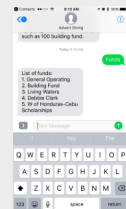

# Giving by text

You can send in a Gift by Text  
Text an amount to **901-235-8137**  
Your first time you will need to  
complete a one time registration.

# Giving by text

You can send in a Gift by Text  
Text an amount to **901-235-8137**  
Your first time you will need to  
complete a one time registration.

Anytime after that, you will just enter the  
amount and the name of the fund where  
you want your gift to go.

Anytime after that, you will just enter the  
amount and the name of the fund where  
you want your gift to go.

If you don't know what the name of the funds  
are, you can just type in the word "funds". If  
you need some help, just type "help" to get  
more instructions

If you don't know what the name of the funds  
are, you can just type in the word "funds". If  
you need some help, just type "help" to get  
more instructions

You will receive a confirmation message  
when your text based giving transaction  
is successful.